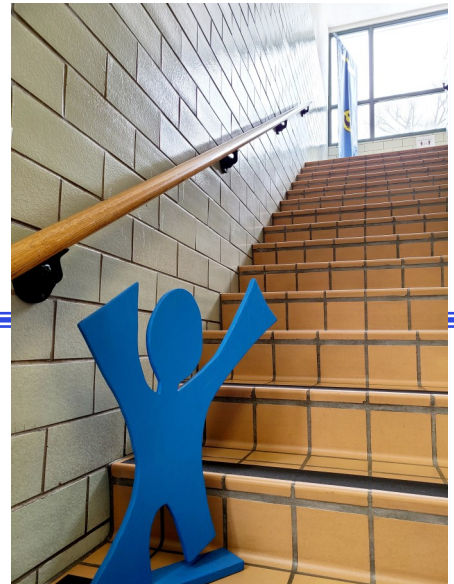

## BUILD A SNOWMAN!

Use your imagination to create a snowman. You can use any materials you want. You can use snow, paint, paper, yarn - anything you want.

## SHARE TO WIN!

The Blue Guy is the mascot for our school. You can find him lots of places around school. Sometimes he even dresses up for special events. Please take a picture of the snowman you created with the enclosed Blue Guy. Post your picture on the School of St. Philip Facebook page found here: <https://www.facebook.com/stphilipsschoollitchfield/> Look for the Discovery Day Build A Snowman post and put your picture in the comments for that post. Check out the other snowmen while you are there.